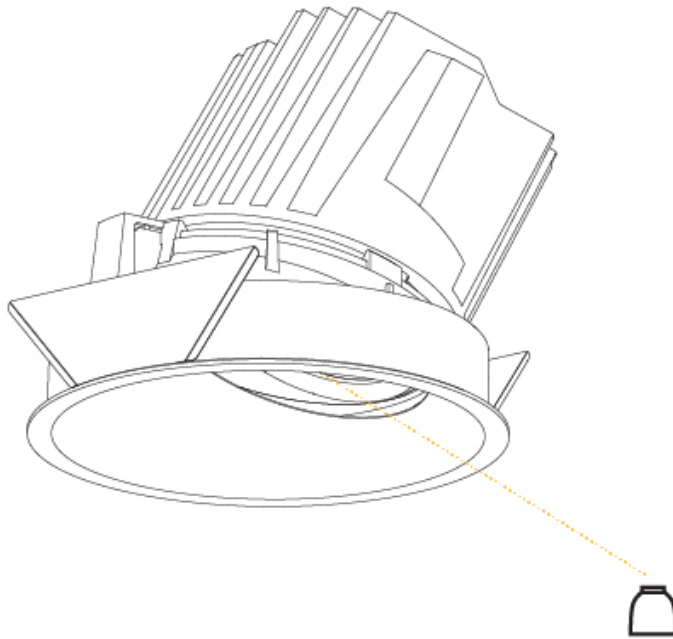

BIONIQ ROUND WALLWASH RECESSED

A35347-

PROJECT
TYPE
SPECIFIER
QUANTITY
DATE