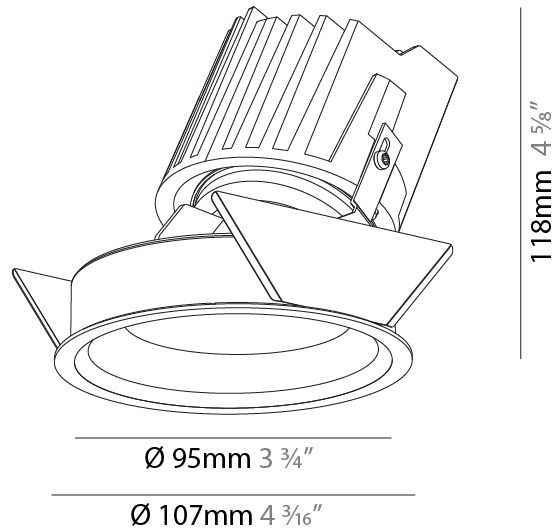

GENERAL

Series: Bioniq
Subseries: Bioniq Round Wallwash
Brand: Prolicht
Division: Architectural
Mounting Type: Recessed
Mounting Location: Ceiling
Subcategory: Downlight

PHYSICAL

Shape: Round
Diameter (mm): 107
Diameter (in): 4 3/16
Height (mm): 118
Height (in): 4 5/8
Ceiling Thickness (mm): 10 / 12.5 / 15
Ceiling Thickness (in): 3/8 or 1/2 or 9/16
Min. Recessing Depth (mm): 140
Min. Recessing Depth (in): 5 1/2
Light Distribution: Adjustable / Asymmetric
Weight (kg): 0.456
Weight (lbs): 1
Fixture Finish: SSR / BKV / CWI / CRY / HAB / UFT / ITA / RUA / FTG / MYG / LOD / PUS / FRO / FUP / KIA / POP / BLS / SPG / MEY / GOH / GUM / CHC / COM / ABZ / JAG / OBR / MOS / ROR
Fixture Material: Aluminum Die Cast
Cut-out Measurements: 98mm / 3 7/8"

ELECTRICAL

Lamp Type: LED (Zhaga Standard)
Total Output Wattage (W): 15
Dimming: Dali Dimming
Driver Included: No
Driver Location: Recessed Housing
Driver Type: Constant Current - 120Vac
Housing: See components
Input Voltage (V): 120
Constant Current (MA): 350

LED

Number of LEDs: 1
Color Temperature (°K): Warm Dim
Max. Delivered Lumen (lm): 850
Nominal Lumen (lm): 1140
CRI: >90 CRI
Lamp Life (hrs): 50000

OPTICAL

Reflector: 20 / 40 / 60
Adjustability: Fixed

RATINGS AND CERTIFICATIONS

Certified By: Certified for North American Standards
IP rating: IP20

PROJECT	_____
TYPE	_____
SPECIFIER	_____
QUANTITY	_____
DATE	_____