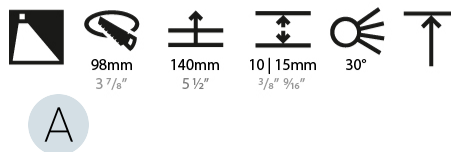

A35549-

base number   Reflector
Options

1. To build a product code in our configurator select the specify button on the base model # product page
2. To build a manual product code on this datasheet choose from the options listed below in blue font and add the suffix to the base model #

GENERAL

Series: Bioniq
Subseries: Bioniq Round Wallwash
Brand: Prolicht
Division: Architectural
Mounting Type: Recessed
Mounting Location: Ceiling
Subcategory: Downlight

PHYSICAL

Shape: Round
Diameter (mm): 107
Diameter (in): 4 3/16
Height (mm): 118
Height (in): 4 5/8
Ceiling Thickness (mm): 10 / 12.5 / 15
Ceiling Thickness (in): 3/8 or 1/2 or 9/16
Min. Recessing Depth (mm): 140
Min. Recessing Depth (in): 5 1/2
Light Distribution: Adjustable / Asymmetric
Weight (kg): 0.456
Weight (lbs): 1
Fixture Finish: Chrome
Fixture Material: Aluminum Die Cast
Cut-out Measurements: 98mm / 3 7/8"

ELECTRICAL

Lamp Type: LED (Zhaga Standard)
Total Output Wattage (W): 15
Dimming: Dali Dimming
Driver Included: No
Driver Location: Recessed Housing
Driver Type: Constant Current - 120Vac
Housing: See components
Input Voltage (V): 120
Constant Current (MA): 350

LED

Number of LEDs: 1
Color Temperature (°K): Warm Dim
Max. Delivered Lumen (lm): 910
Nominal Lumen (lm): 1140
CRI: >90 CRI
Lamp Life (hrs): 50000

OPTICAL

Reflector: 20 / 40 / 60

RATINGS AND CERTIFICATIONS

Certified By: Certified for North American Standards
IP rating: IP20