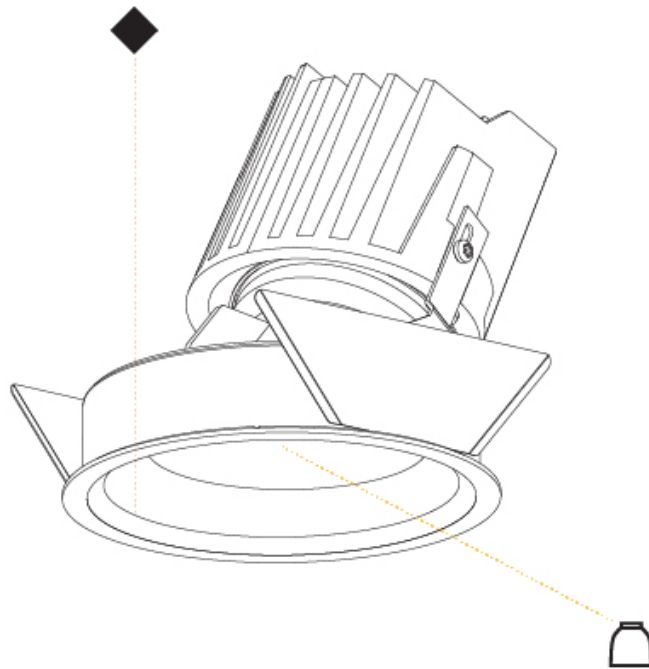

BIONIQ ROUND WALLWASH RECESSED

A35548-

PROJECT

TYPE

SPECIFIER

QUANTITY

DATE