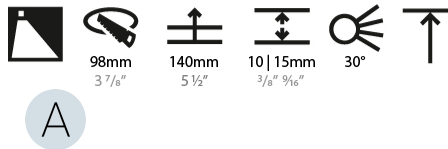

PHYSICAL

Shape: Round
Diameter (mm): 107
Diameter (in): 4 3/16
Height (mm): 118
Height (in): 4 5/8
Ceiling Thickness (mm): 10 / 12.5 / 15
Ceiling Thickness (in): 3/8 or 1/2 or 9/16
Min. Recessing Depth (mm): 140
Min. Recessing Depth (in): 5 1/2
Light Distribution: Adjustable / Asymmetric
Weight (kg): 0.473
Weight (lbs): 1.04
Fixture Finish: SSR / BKV / CWI / CRY / HAB / UFT / ITA / RUA / FTG / MYG / LOD / PUS / FRO / FUP / KIA / POP / BLS / SPG / MEY / GOH / GUM / CHC / COM / ABZ / JAG / OBR / MOS / ROR
Fixture Material: Aluminum Die Cast
Cut-out Measurements: 98mm / 3 7/8"

ELECTRICAL

Lamp Type: LED (Zhaga Standard)
Input Wattage (W): 16.5
Total Output Wattage (W): 14
Dimming: Tri-Mode (Non-Dimming and Phase Dimming (120Vac only) and 0-10V Dimming)
Driver Included: No
Driver Location: Recessed Housing
Driver Type: Constant Current - Universal
Driver Class: Class 2
Housing: See components
Input Voltage (V): 120 - 277
Constant Current (MA): 350

LED

Number of LEDs: 1
Color Temperature (°K): 2700 / 3000 / 3500 / 4000
Max. Delivered Lumen (lm): 1030 / 1070 / 1117 / 1140
Nominal Lumen (lm): 1386 / 1438 / 1511 / 1542
CRI: >90 CRI
Lamp Life (hrs): 50000

OPTICAL

Reflector: 20 / 40 / 60
Adjustability: Fixed

RATINGS AND CERTIFICATIONS

Certified By: Certified for North American Standards
IP rating: IP20